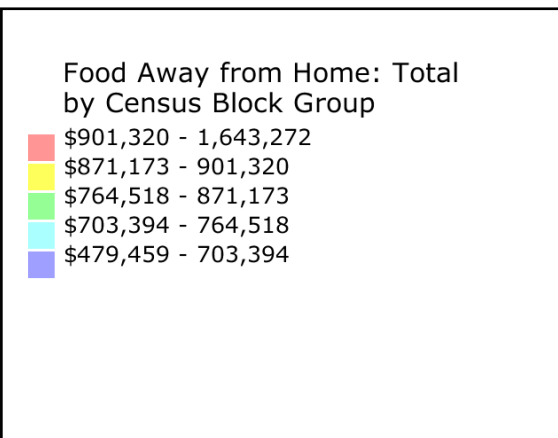

Food Away from Home: Total by Census Block Group

Interstate Restuarant Site

Prepared by
February 10, 2009

Latitude: 39.419297
Longitude: -87.687521

East Central Illinois Development Corporation

About Your Map...

This map shows Food Away from Home: Total by Census Block Group.

The map divides the range of values into quantiles — each class contains an equal number of features.