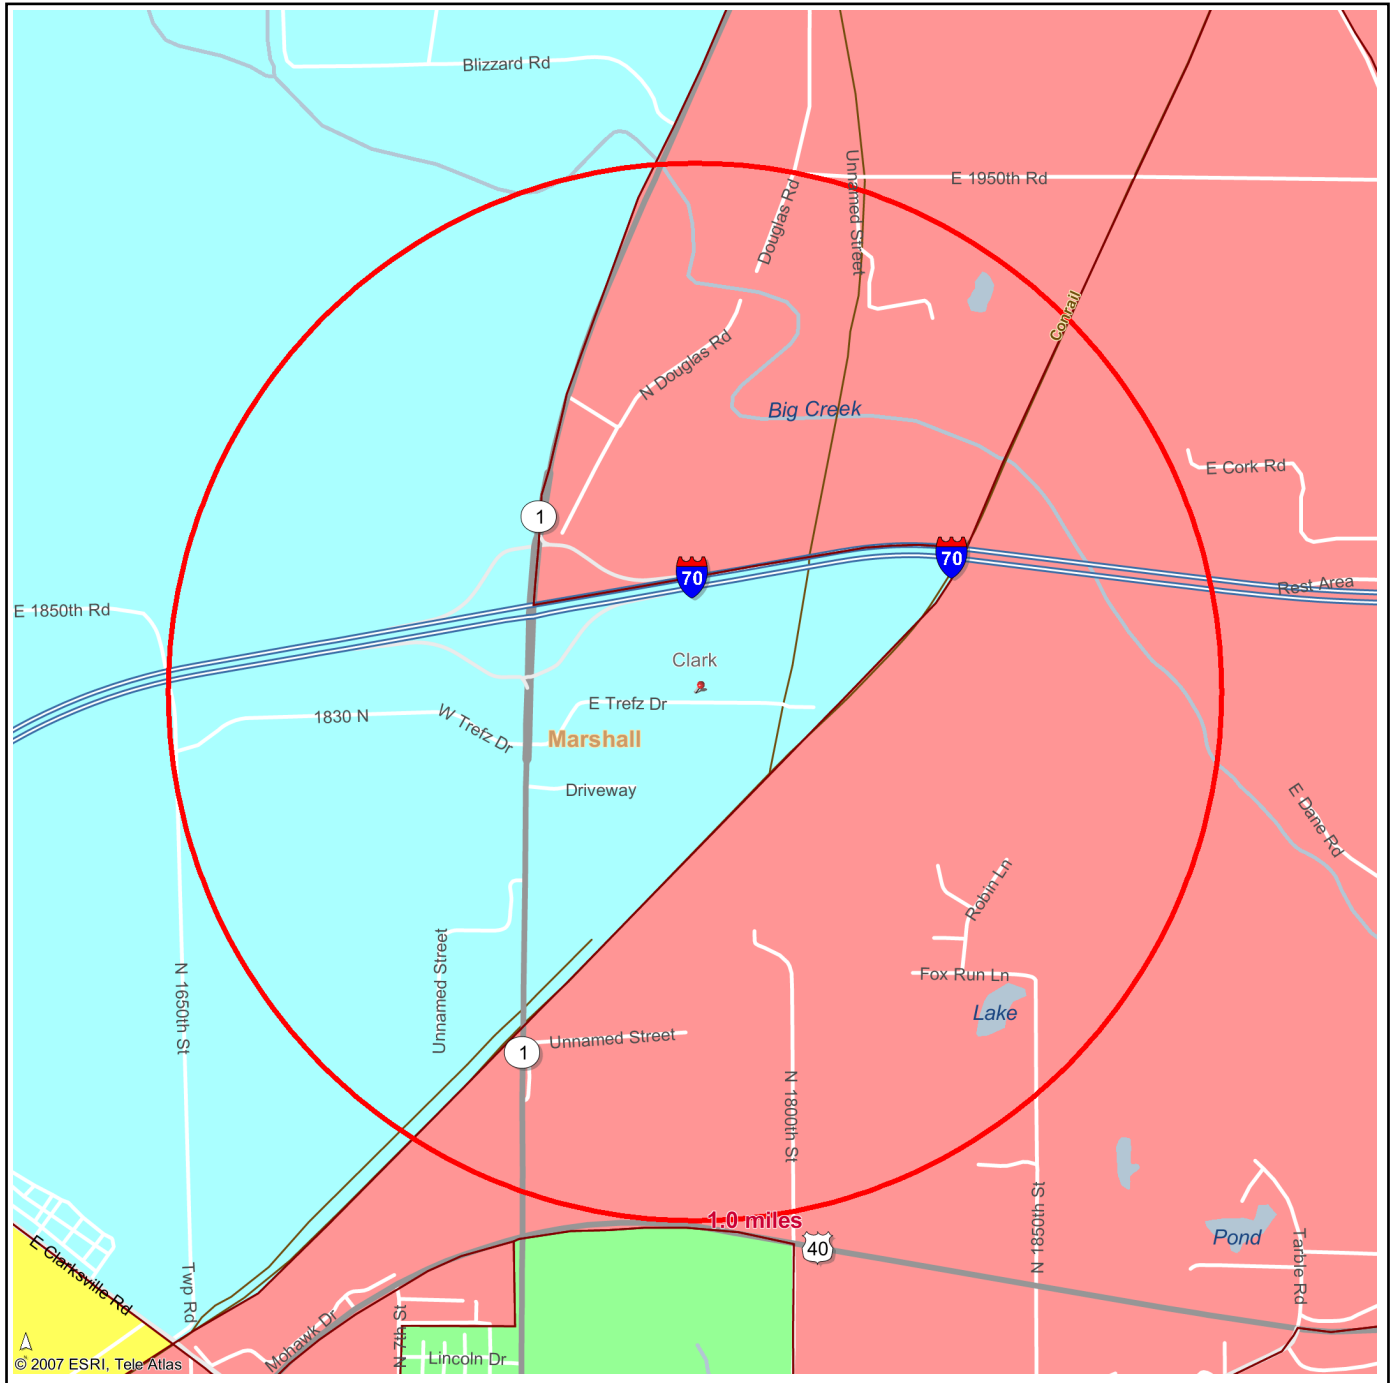

Food Away from Home: Total by Census Block Group

Interstate Restuarant Site

Prepared by
February 10, 2009

Latitude: 39.419297
Longitude: -87.687521

East Central Illinois Development Corporation

About Your Map...

This map shows Food Away from Home: Total by Census Block Group.

The map divides the range of values into quantiles — each class contains an equal number of features.