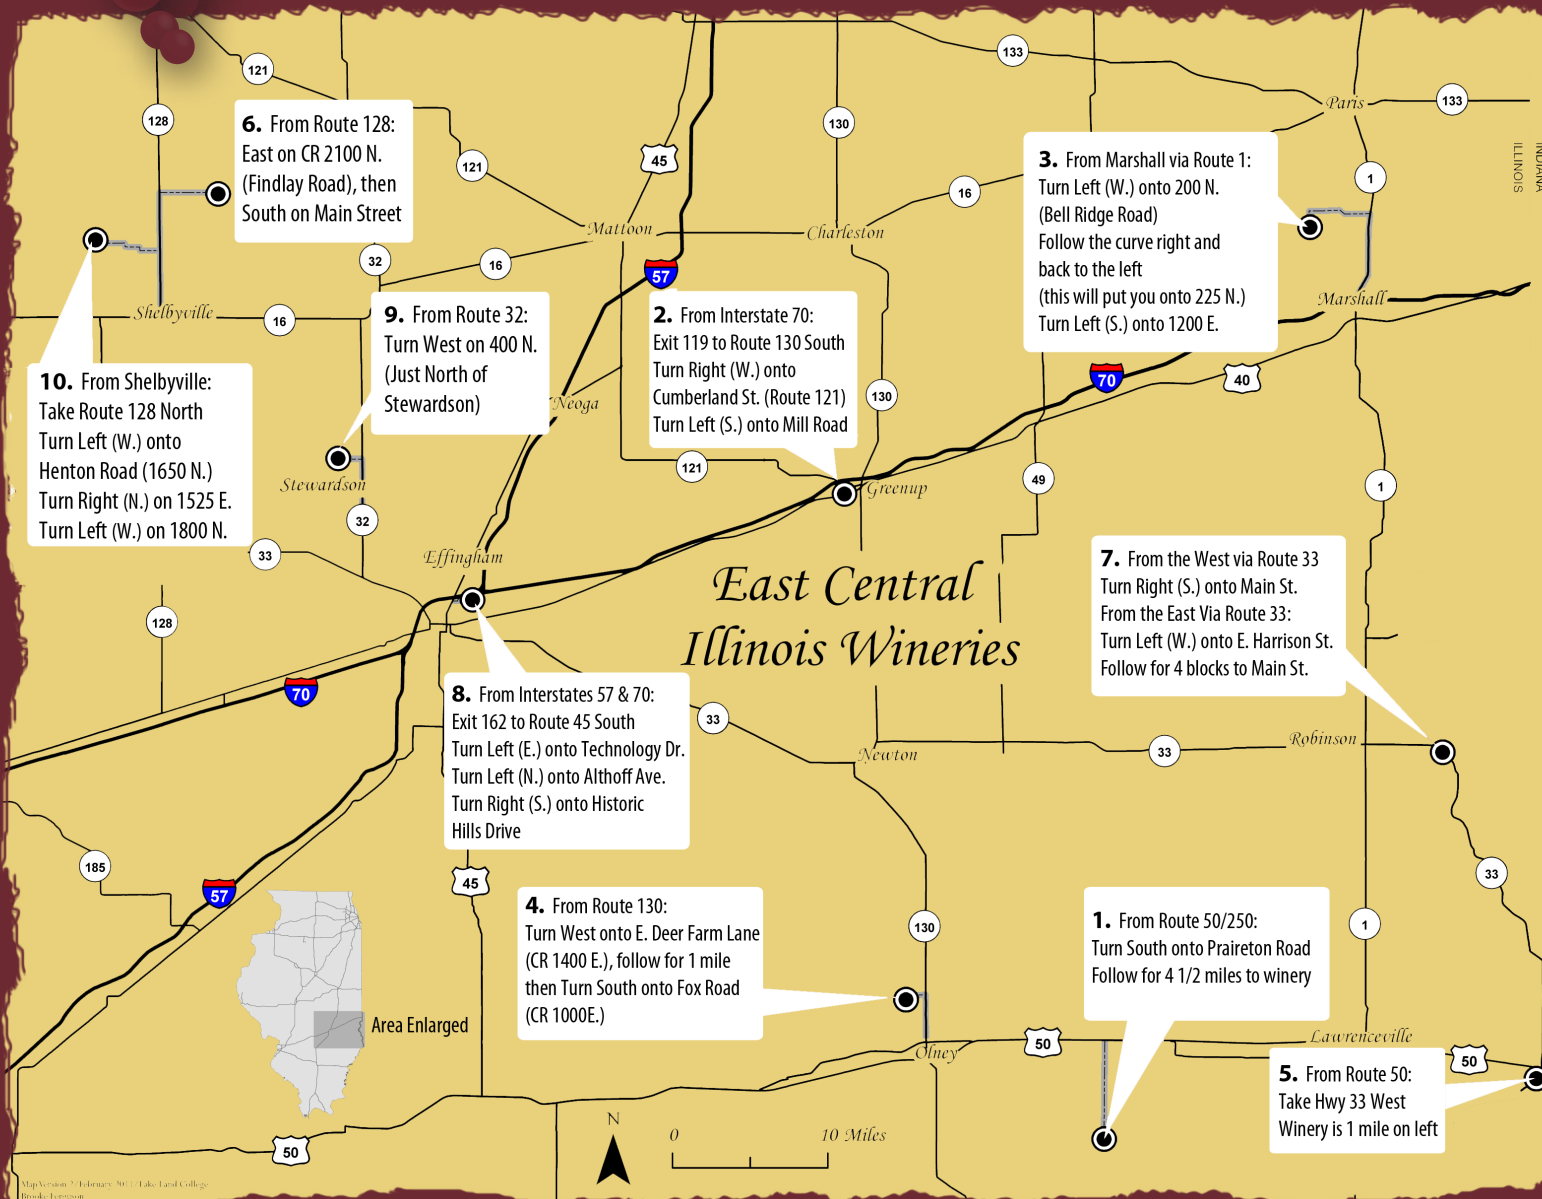

# Map out your trail...

- 1) **Berryville Vineyards**  
1910 N. Prairieton Road  
Claremont, IL 62421  
618-456-2535
- 2) **Cameo Vineyards**  
400 Mill Road  
Greenup, IL 62428  
217-923-9963
- 3) **Castle Finn Winery**  
1288 N. 1200th Street  
Marshall, IL 62441  
217-463-2600
- 4) **Fox Creek Vineyards**  
5502 N. Fox Road  
Olney, IL 62450  
618-392-0418
- 5) **Lasata Winery**  
GPS: N 38.69/W-87.52  
Lawrenceville, IL 62439  
618-884-1200
- 6) **Niemerg Family Winery**  
301 S. Main Street  
Findlay, IL 62554  
217-756-5521
- 7) **Pioneer Winery**  
300 S. Main Street  
Palestine, IL 62451  
618-586-2921
- 8) **Tuscan Hills Winery**  
2200 Historic Hills Drive  
Effingham, IL 62401  
217-347-9463
- 9) **Vabling Vineyards**  
GPS: N 39.27/W-88.64  
Stewardson, IL 62463  
217-682-5409
- 10) **Willow Ridge Vineyards  
and Winery**  
GPS: N 39.47/W-88.86  
Shelbyville, IL 62565  
217-738-2523

We invite you to explore these fine wineries along the East Central Illinois Wine Trail.

# East Central Illinois *Wine Trail*

Wind your way through East Central Illinois and enjoy the unique wines at our ten area wineries.

For Trail Information and Interactive Maps visit:  
[www.ecidc.com/wineries.cfm](http://www.ecidc.com/wineries.cfm)