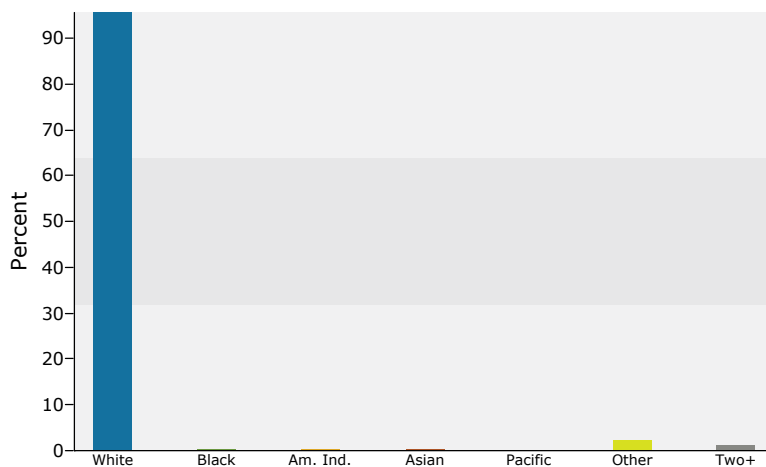

Race and Ethnicity	2010		2011		2016	
	Number	Percent	Number	Percent	Number	Percent
White Alone	19,113	95.7%	19,104	95.7%	19,136	95.7%
Black Alone	58	0.3%	59	0.3%	58	0.3%
American Indian Alone	34	0.2%	34	0.2%	34	0.2%
Asian Alone	83	0.4%	82	0.4%	83	0.4%
Pacific Islander Alone	0	0.0%	0	0.0%	0	0.0%
Some Other Race Alone	461	2.3%	462	2.3%	462	2.3%
Two or More Races	231	1.2%	231	1.2%	231	1.2%
Hispanic Origin (Any Race)	1,210	6.1%	1,213	6.1%	1,212	6.1%

Data Note: Income is expressed in current dollars.

Source: U.S. Census Bureau, Census 2010 Data. Esri forecasts for 2011 and 2016.

December 16, 2011

Made with Esri Business Analyst

Demographic and Income Profile Report

Douglas County, IL
 Douglas County, IL (17041)
 Geography: County

Trends 2011-2016

Population by Age

2011 Household Income

2011 Population by Race

2011 Percent Hispanic Origin: 6.1%

Source: U.S. Census Bureau, Census 2010 Data. Esri forecasts for 2011 and 2016.