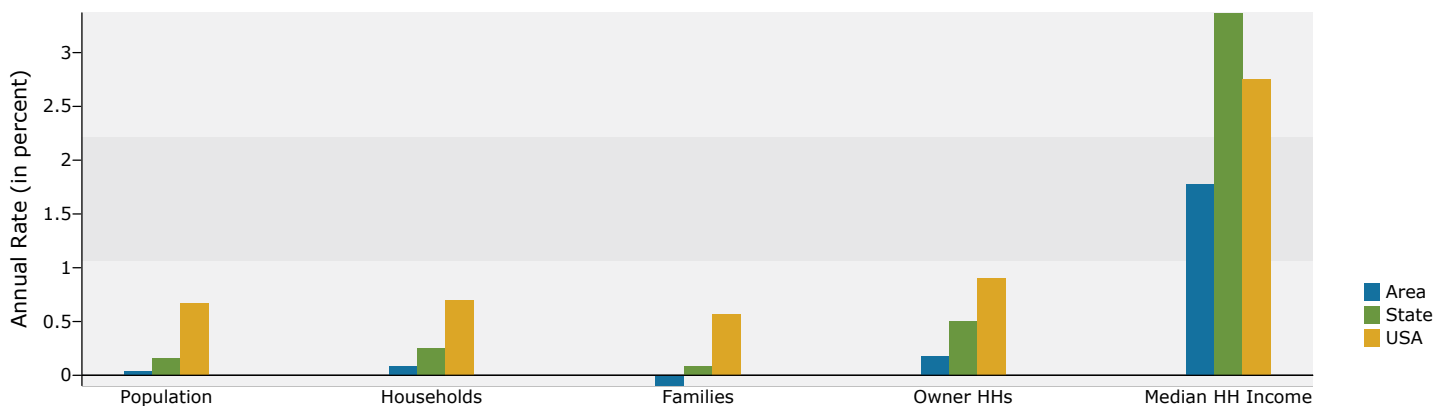

Race and Ethnicity	2010		2011		2016	
	Number	Percent	Number	Percent	Number	Percent
White Alone	19,113	95.7%	19,104	95.7%	19,136	95.7%
Black Alone	58	0.3%	59	0.3%	58	0.3%
American Indian Alone	34	0.2%	34	0.2%	34	0.2%
Asian Alone	83	0.4%	82	0.4%	83	0.4%
Pacific Islander Alone	0	0.0%	0	0.0%	0	0.0%
Some Other Race Alone	461	2.3%	462	2.3%	462	2.3%
Two or More Races	231	1.2%	231	1.2%	231	1.2%
Hispanic Origin (Any Race)	1,210	6.1%	1,213	6.1%	1,212	6.1%

Data Note: Income is expressed in current dollars.

Source: U.S. Census Bureau, Census 2010 Data. Esri forecasts for 2011 and 2016.

December 16, 2011

Made with Esri Business Analyst

Demographic and Income Profile Report

Douglas County, IL
 Douglas County, IL (17041)
 Geography: County

Trends 2011-2016

Population by Age

2011 Household Income

2011 Population by Race

2011 Percent Hispanic Origin: 6.1%

Source: U.S. Census Bureau, Census 2010 Data. Esri forecasts for 2011 and 2016.