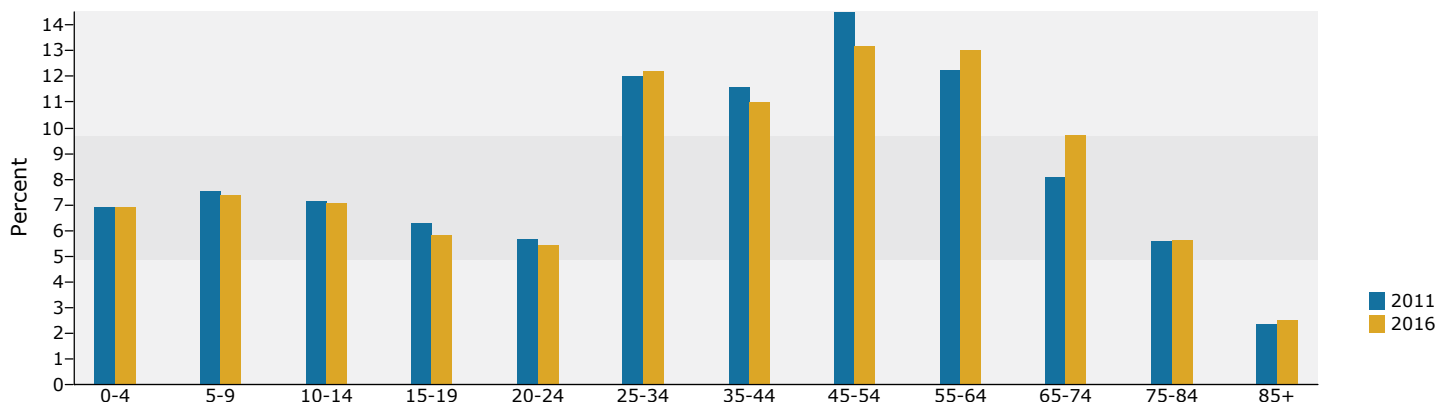

Race and Ethnicity	2010		2011		2016	
	Number	Percent	Number	Percent	Number	Percent
White Alone	19,113	95.7%	19,104	95.7%	19,136	95.7%
Black Alone	58	0.3%	59	0.3%	58	0.3%
American Indian Alone	34	0.2%	34	0.2%	34	0.2%
Asian Alone	83	0.4%	82	0.4%	83	0.4%
Pacific Islander Alone	0	0.0%	0	0.0%	0	0.0%
Some Other Race Alone	461	2.3%	462	2.3%	462	2.3%
Two or More Races	231	1.2%	231	1.2%	231	1.2%
Hispanic Origin (Any Race)	1,210	6.1%	1,213	6.1%	1,212	6.1%

Data Note: Income is expressed in current dollars.

Source: U.S. Census Bureau, Census 2010 Data. Esri forecasts for 2011 and 2016.

December 16, 2011

Made with Esri Business Analyst

Demographic and Income Profile Report

Douglas County, IL
 Douglas County, IL (17041)
 Geography: County

Trends 2011-2016

Population by Age

2011 Household Income

2011 Population by Race

2011 Percent Hispanic Origin: 6.1%

Source: U.S. Census Bureau, Census 2010 Data. Esri forecasts for 2011 and 2016.