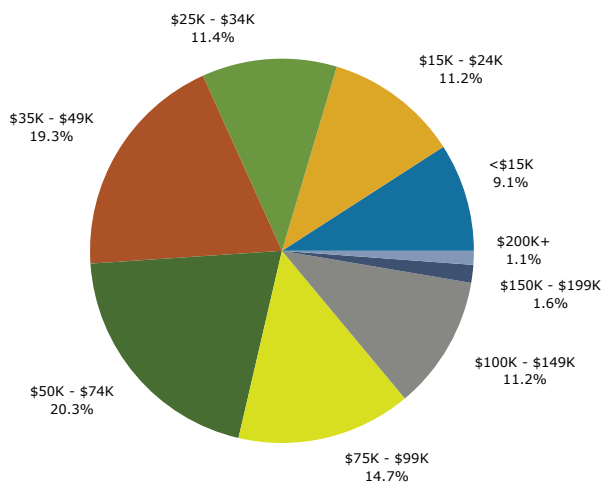

Race and Ethnicity	2010		2011		2016	
	Number	Percent	Number	Percent	Number	Percent
White Alone	19,113	95.7%	19,104	95.7%	19,136	95.7%
Black Alone	58	0.3%	59	0.3%	58	0.3%
American Indian Alone	34	0.2%	34	0.2%	34	0.2%
Asian Alone	83	0.4%	82	0.4%	83	0.4%
Pacific Islander Alone	0	0.0%	0	0.0%	0	0.0%
Some Other Race Alone	461	2.3%	462	2.3%	462	2.3%
Two or More Races	231	1.2%	231	1.2%	231	1.2%
Hispanic Origin (Any Race)	1,210	6.1%	1,213	6.1%	1,212	6.1%

Data Note: Income is expressed in current dollars.

Source: U.S. Census Bureau, Census 2010 Data. Esri forecasts for 2011 and 2016.

December 16, 2011

Made with Esri Business Analyst

Demographic and Income Profile Report

Douglas County, IL
 Douglas County, IL (17041)
 Geography: County

Trends 2011-2016

Population by Age

2011 Household Income

2011 Population by Race

2011 Percent Hispanic Origin: 6.1%

Source: U.S. Census Bureau, Census 2010 Data. Esri forecasts for 2011 and 2016.