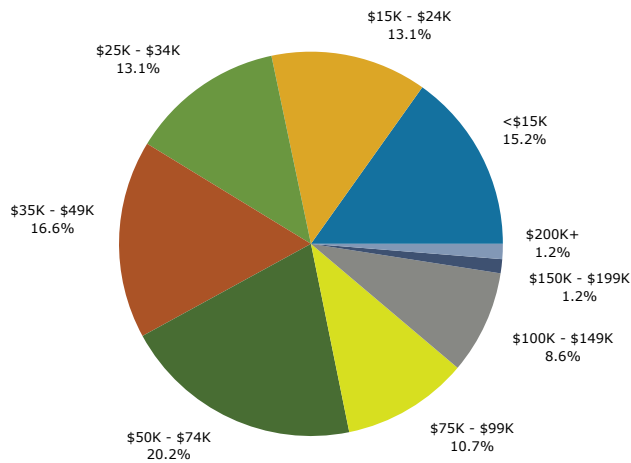

2011 Household Income