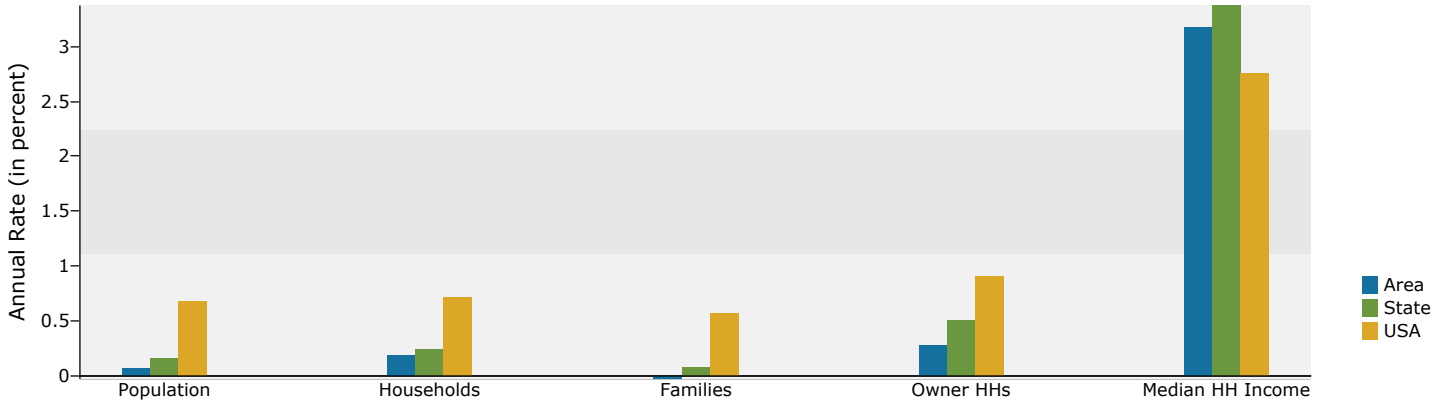

Christian County, IL
Christian County, IL (17021)
Geography: County

Trends 2011-2016