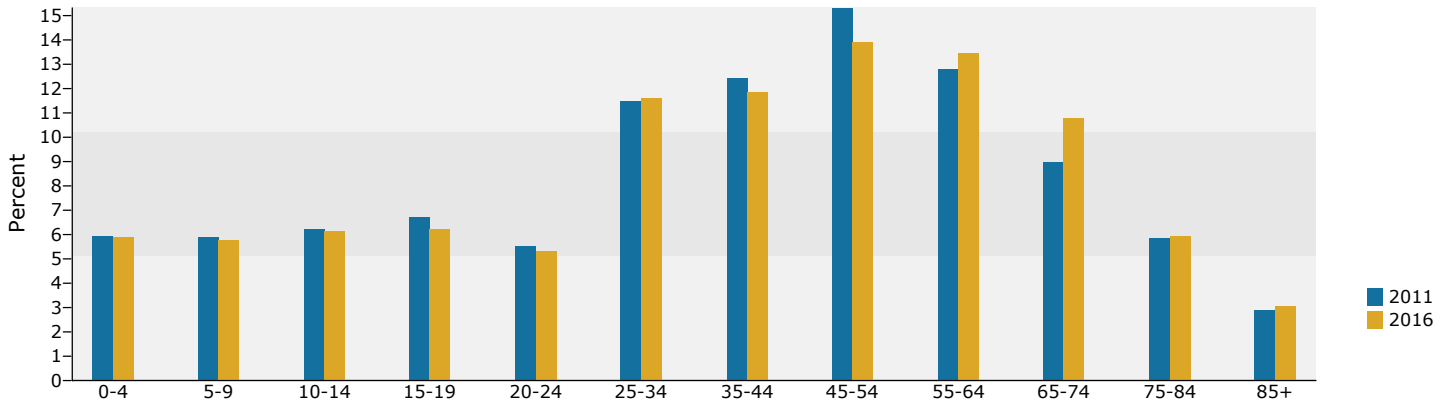

Population by Age	2010		2011		2016	
	Number	Percent	Number	Percent	Number	Percent
0 - 4	2,093	6.0%	2,068	5.9%	2,072	5.9%
5 - 9	2,061	5.9%	2,057	5.9%	2,023	5.8%
10 - 14	2,165	6.2%	2,165	6.2%	2,152	6.1%
15 - 19	2,356	6.8%	2,347	6.7%	2,175	6.2%
20 - 24	1,923	5.5%	1,934	5.5%	1,858	5.3%
25 - 34	3,985	11.5%	4,009	11.5%	4,069	11.6%
35 - 44	4,346	12.5%	4,332	12.4%	4,144	11.8%
45 - 54	5,375	15.4%	5,347	15.3%	4,873	13.9%
55 - 64	4,400	12.6%	4,464	12.8%	4,730	13.5%
65 - 74	3,049	8.8%	3,134	9.0%	3,782	10.8%
75 - 84	2,042	5.9%	2,046	5.9%	2,085	6.0%
85+	1,005	2.9%	1,008	2.9%	1,078	3.1%

**Data Note:** Income is expressed in current dollars.

**Source:** U.S. Census Bureau, Census 2010 Data. Esri forecasts for 2011 and 2016.

Christian County, IL  
 Christian County, IL (17021)  
 Geography: County

## Trends 2011-2016

## Population by Age