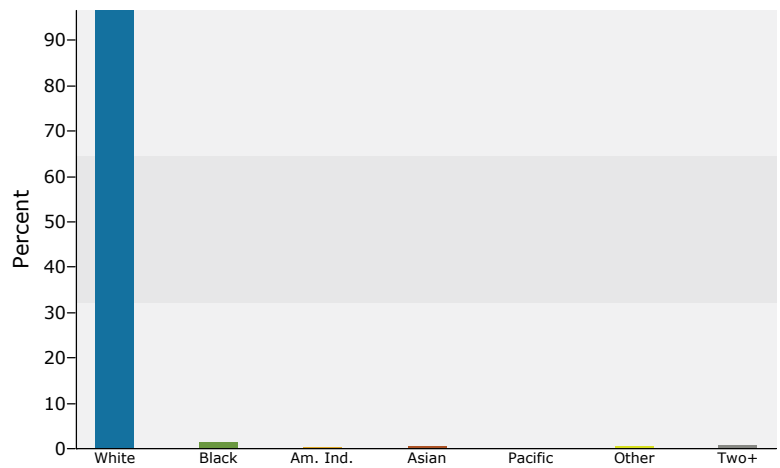

2011 Population by Race

2011 Percent Hispanic Origin: 1.4%

Source: U.S. Census Bureau, Census 2010 Data. Esri forecasts for 2011 and 2016.